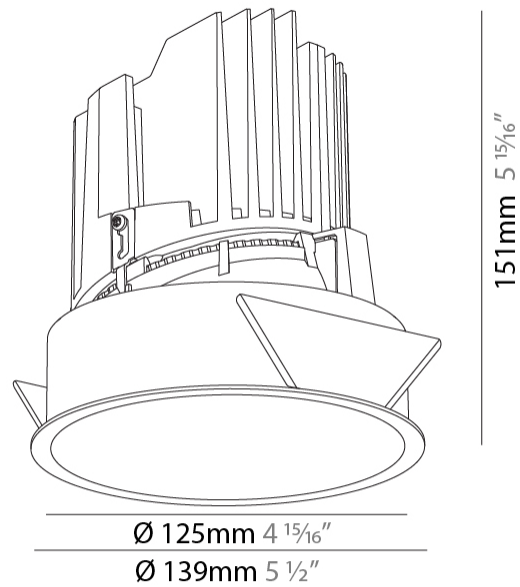

PHYSICAL

Shape: Round
Diameter (mm): 139
Diameter (in): 5 1/2
Height (mm): 151
Height (in): 5 15/16
Ceiling Thickness (mm): 10 / 12.5 / 15
Ceiling Thickness (in): 3/8 or 1/2 or 9/16
Min. Recessing Depth (mm): 170
Min. Recessing Depth (in): 6 11/16
Light Distribution: Downlight
Weight (kg): 0.926
Weight (lbs): 2.04
Fixture Finish: SSR / BKV / CWI / CRY / HAB / UFT / ITA / RUA / FTG / MYG / LOD / PUS / FRO / FUP / KIA / POP / BLS / SPG / MEY / GOH / GUM / CHC / COM / ABZ / JAG / OBR / MOS / ROR
Fixture Material: Aluminum Die Cast
Cut-out Measurements: 130mm / 5 1/8"

ELECTRICAL

Lamp Type: LED (Zhaga Standard)
Input Wattage (W): 28.6
Total Output Wattage (W): 26.4
Dimming: Tri-Mode (Non-Dimming and Phase Dimming (120Vac only) and 0-10V Dimming)
Driver Included: No
Driver Location: Recessed Housing
Driver Type: Constant Current - Universal
Driver Class: Class 2
Housing: See components
Input Voltage (V): 120 - 277
Constant Current (MA): 700

LED

Number of LEDs: 1
Color Temperature (°K): 2700 / 3000 / 3500 / 4000
Max. Delivered Lumen (lm): 2030 / 2080 / 2186 / 2230
Nominal Lumen (lm): 3210 / 3290 / 3459 / 3530
CRI: >90 CRI
Efficiency (%): 0.631
Lamp Life (hrs): 50000

OPTICAL

Reflector: 20 / 25 / 40

RATINGS AND CERTIFICATIONS

Certified By: Certified for North American Standards
IP rating: IP20