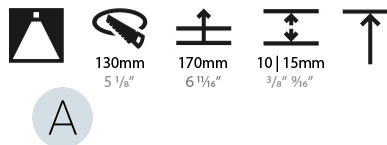

PHYSICAL

Shape: Round
Diameter (mm): 139
Diameter (in): 5 1/2
Height (mm): 151
Height (in): 5 15/16
Ceiling Thickness (mm): 10 / 12.5 / 15
Ceiling Thickness (in): 3/8 or 1/2 or 9/16
Min. Recessing Depth (mm): 170
Min. Recessing Depth (in): 6 11/16
Light Distribution: Downlight
Weight (kg): 0.926
Weight (lbs): 2.04
Fixture Finish: SSR / BKV / CWI / CRY / HAB / UFT / ITA / RUA / FTG / MYG / LOD / PUS / FRO / FUP / KIA / POP / BLS / SPG / MEY / GOH / GUM / CHC / COM / ABZ / JAG / OBR / MOS / ROR
Fixture Material: Aluminum Die Cast
Cut-out Measurements: 130mm / 5 1/8"

ELECTRICAL

Lamp Type: LED (Zhaga Standard)
Input Wattage (W): 28.6
Total Output Wattage (W): 26.4
Dimming: Tri-Mode (Non-Dimming and Phase Dimming (120Vac only) and 0-10V Dimming)
Driver Included: No
Driver Location: Recessed Housing
Driver Type: Constant Current - Universal
Driver Class: Class 2
Housing: See components
Input Voltage (V): 120 - 277
Constant Current (MA): 700

LED

Number of LEDs: 1
Color Temperature (°K): 2700 / 3000 / 3500 / 4000
Max. Delivered Lumen (lm): 2030 / 2080 / 2186 / 2230
Nominal Lumen (lm): 3210 / 3290 / 3459 / 3530
CRI: >90 CRI
Efficiency (%): 0.631
Lamp Life (hrs): 50000

OPTICAL

Reflector: 20 / 25 / 40

RATINGS AND CERTIFICATIONS

Certified By: Certified for North American Standards
IP rating: IP20